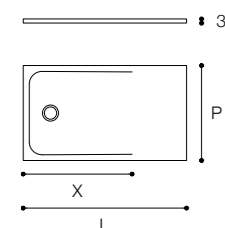

### H3 DESIGN FALPER

Piatti doccia in ceramilux opaco e effetto pietra.  
Matt and stone ceramilux shower tray.

**WAJ / WAK  
WAO / WBT  
WBU / WBV / WBW**

(L) 80 - 90 - 100  
120 - 140 - 160 cm  
(P) 70 - 80 cm

**WBS / WBK / WBO  
WBJ / WBN / WBP  
WBQ / WBR**

(L) 170 - 180 cm  
(P) 70 - 80 - 90 cm

Colori / Colors — p. 235 Listino / Price list — p. 561 ●

Ceramilux stone

Ceramilux