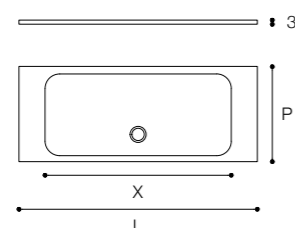

### H3 DESIGN FALPER

Piatti doccia in ceramilux opaco e effetto pietra.  
Matt and stone ceramilux shower tray.

**WAJ / WAK  
WAO / WBT  
WBU / WBV / WBW**

(L) 80 - 90 - 100  
120 - 140 - 160 cm  
(P) 70 - 80 cm

**WBS / WBK / WBO  
WBJ / WBN / WBP  
WBQ / WBR**

(L) 170 - 180 cm  
(P) 70 - 80 - 90 cm

Colori / Colors — p. 235 Listino / Price list — p. 561 ●

Ceramilux stone

Ceramilux