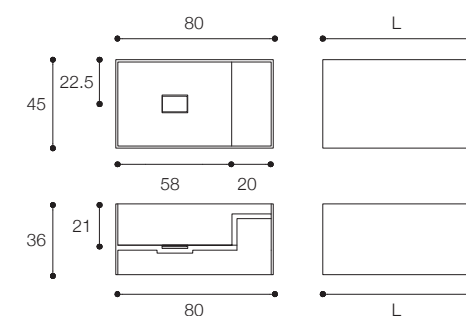

Larghezza / Length
 Lavabo / Washbasin 80 cm
 Mobile / Furniture
 60 - 80 - 100 - 120 - 140 - 160 cm

Altezza / Height
 Lavabo / Washbasin 36 cm
 Mobile / Furniture 36 cm

Profondità / Depth
 Lavabo / Washbasin 45 cm
 Mobile / Furniture 45 cm

Listino prezzi / Price list — p. 313

● Colori disponibili / Available colors — p. 292 - 293

Composizione con lavabo bagno sospeso a parete in marmo, piano di appoggio integrato e mobile bagno contenitore sospeso con cassetto. In foto: lavabo in marmo Arabescato Corchia cm 80 x 45 x h 36, mobile in Alpi Striped Black cm 140 x 45 x h 36.

Composition with suspended wall-mounted marble washbasin, built-in top and wall-mounted cabinet unit with drawer. In the photo: washbasin in Arabesque Corchia marble, 80 x 45 x h 36 cm, cabinet unit in Alpi Striped Black, 140 x 45 x h 36 cm.