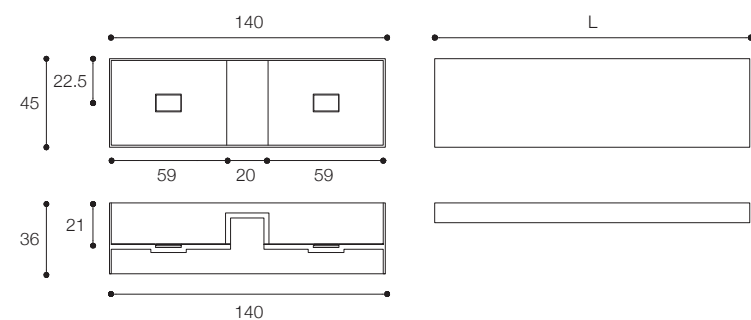

Larghezza / Length
 Lavabo / Washbasin 80 cm
 Mobile / Furniture
 60 - 80 - 100 - 120 - 140 - 160 cm

Altezza / Height
 Lavabo / Washbasin 36 cm
 Mobile / Furniture 36 cm

Profondità / Depth
 Lavabo / Washbasin 45 cm
 Mobile / Furniture 45 cm

Listino prezzi / Price list — p. 313

● Colori disponibili / Available colors — p. 292 - 293

Composizione con doppio lavabo bagno sospeso a parete in marmo, mensola sospesa a parete. In foto: lavabo in marmo Jolie Grey cm 140 x 45 x h 36, mensola in Noce Brown cm 300 x 45 x h 10.

Composition with double suspended wall-mounted marble washbasin, suspended wall-mounted shelf. In the photo: washbasin in Jolie Grey marble, 140 x 45 x h 36 cm, shelf in Walnut Brown, 300 x 45 x h 10 cm.

Larghezza / Length
Lavabo / Washbasin 140 cm
Mobile / Furniture
140 - 300 cm

Altezza / Height
Lavabo / Washbasin 36 cm
Mobile / Furniture 10 cm

Profondità / Depth
Lavabo / Washbasin 45 cm
Mobile / Furniture 45 cm