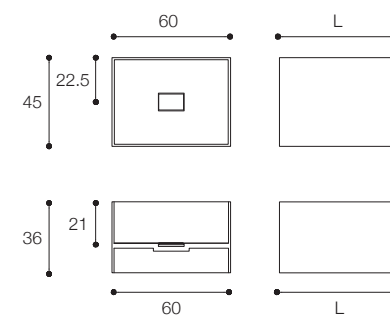

Larghezza / Length
Lavabo / Washbasin 140 cm
Mobile / Furniture
140 - 300 cm

Altezza / Height
Lavabo / Washbasin 36 cm
Mobile / Furniture 10 cm

Profondità / Depth
Lavabo / Washbasin 45 cm
Mobile / Furniture 45 cm

Listino prezzi / Price list — p. 313

● Colori disponibili / Available colors — p. 292 - 293

Composizione con lavabo bagno sospeso a parete in marmo e mobile bagno contenitore sospeso con cassetto. In foto: lavabo in marmo Emperador dark cm 60 x 45 x h 36, mobile in Alpi Flamed Grey cm 60 x 45 x h 36.

Composition with suspended wall-mounted marble washbasin and suspended cabinet unit with drawer. In the photo: washbasin in Emperador Dark marble, 60 x 45 x h 36 cm, cabinet unit in Alpi Flamed Grey, 60 x 45 x h 36 cm.

Larghezza / Length
Lavabo / Washbasin 60 cm
Mobile / Furniture
60 - 80 - 100 - 120 - 140 - 160 cm

Altezza / Height
Lavabo / Washbasin 36 cm
Mobile / Furniture 36 cm

Profondità / Depth
Lavabo / Washbasin 45 cm
Mobile / Furniture 45 cm