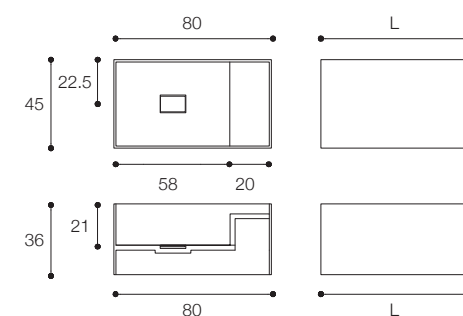

MINIMUM

/ design VICTOR VASILEV

MOBILI / FURNITURES

falper.

MINIMUM
VICTOR VASILEV

Composizione con lavabo bagno sospeso a parete in cemento, piano di appoggio integrato e mobile bagno contenitore sospeso con cassetto. In foto: lavabo in cemento Grey 180/B cm 80 x 45 x h 36, mobile in Alpi Striped Black cm 80 x 45 x h 36.

Composition with suspended wall-mounted cement washbasin, built-in top and wall-mounted cabinet unit with drawer. In the photo: washbasin in Grey cement 180/B 80 x 45 x h 36 cm, cabinet unit in Alpi Striped Black, 80 x 45 x h 36 cm.

Larghezza / Length
 Lavabo / Washbasin 80 cm
 Mobile / Furniture
 60 - 80 - 100 - 120 - 140 - 160 cm

Altezza / Height
 Lavabo / Washbasin 36 cm
 Mobile / Furniture 36 cm

Profondità / Depth
 Lavabo / Washbasin 45 cm
 Mobile / Furniture 45 cm