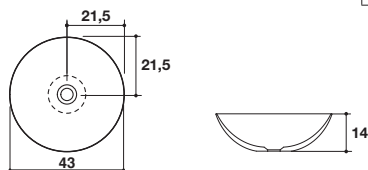

LAVABO OVALE IN CERAMILUX / OVAL BASIN IN MATT CERAMILUX / OVALES WASCHBECKEN AUS MATTEM CERAMILUX / LAVABO OVALE CERAMILUX EN OPAQUE / LAVABO OVALADO CERAMILUX OPACO

CIOTOLA 60