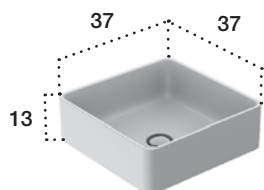

LAVABI DA APPOGGIO | OVERLYING WASHBASINS

| AUFSATZBECKEN | LAVABOS D'APPUI | LAVABOS DE APOYO

LAVABO IN CERAMILUX / CERAMILUX BASIN / WASCHBECKEN AUS CERAMILUX / LAVABO IN CERAMILUX / LAVABO DE CERAMILUX

MATT 37

Art.	L	P	H
WM3	37	37	13

Accessori compresi / Included accessories

Piletta / Waste Art. 66A	Copri piletta in finitura / Drain cover in finish Cromo / Chrome	Troppo pieno / Overflow No

Accessori suggeriti / suggested accessories

Sifone / Trap 673