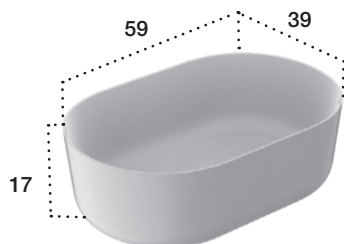

Art.	L	P	H
D8D	59	39	17

Accessori compresi / Included accessories

Piletta / Waste Art. 66A	Copri piletta in finitura / Drain cover in finish Ceramilux	Troppo pieno / Overflow No

Accessori suggeriti / suggested accessories

Sifone / Trap 673