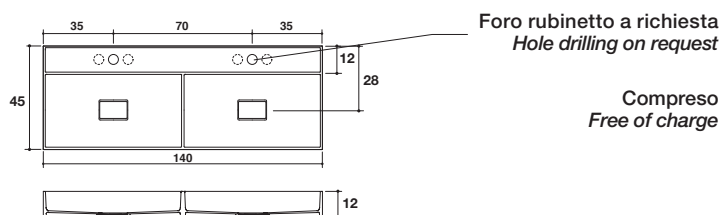

Foro rubinetto a richiesta
Hole drilling on request

Compreso
Free of charge