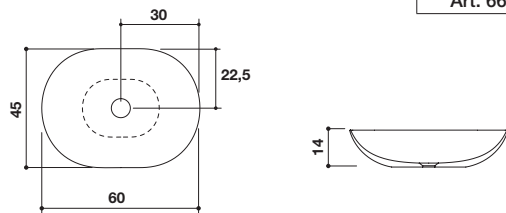

LAVABO OVALE IN CERAMILUX / OVAL BASIN IN MATT CERAMILUX / OVALES WASCHBECKEN AUS MATTEM CERAMILUX / LAVABO OVALE CERAMILUX EN OPAQUE / LAVABO OVALADO CERAMILUX OPACO

CIOTOLA 59