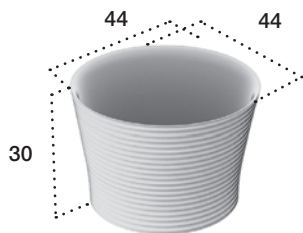

Art.	L	P	H
D5P	44	44	30

Accessori compresi / Included accessories

Piletta / Waste Art. 66A	Copri piletta in finitura / Drain cover in finish Cristalplant	Troppo pieno / Overflow No

Accessori suggeriti / suggested accessories

Sifone / Trap 673