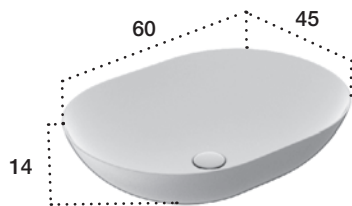

Art.	L	P	H
D8C	60	45	14

Accessori compresi / Included accessories

Piletta / Waste Art. 66A	Copri piletta in finitura / Drain cover in finish Ceramilux	Troppo pieno / Overflow No

Accessori suggeriti / suggested accessories

Sifone / Trap 673