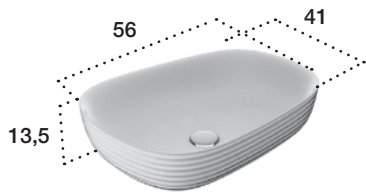

LAVABI DA APPOGGIO | OVERLYING WASHBASINS

| AUFSATZBECKEN | LAVABOS D'APPUI | LAVABOS DE APOYO

LAVABO OVALE IN CRISTALPLANT BIOBASED / OVAL BASIN IN CRISTALPLANT BIOBASED / OVALES
WASCHBECKEN AUS CRISTALPLANT BIOBASED / LAVABO OVALE EN CRISTALPLANT BIOBASED / LAVABO OVALADO CRISTALPLANT BIOBASED

HANDMADE

Art.	L	P	H
D5N	56	41	13,5

Accessori compresi / Included accessories

Piletta / Waste Art. 66A	Copri piletta in finitura / Drain cover in finish Cristalplant	Troppo pieno / Overflow No

Accessori suggeriti / suggested accessories

Sifone / Trap 673