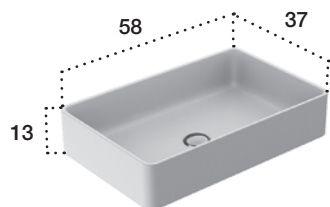

Art.	L	P	H
WM4	58	37	13

Accessori compresi / Included accessories

Piletta / Waste Art. 66A	Copri piletta in finitura / Drain cover in finish Cromo / Chrome	Troppo pieno / Overflow No

Accessori suggeriti / suggested accessories

Sifone / Trap 673