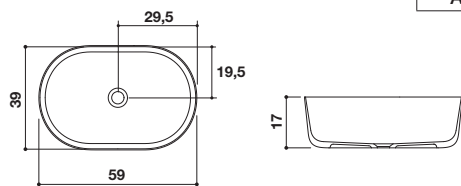

LAVABI DA APPOGGIO | OVERLYING WASHBASINS

| AUFSATZBECKEN | LAVABOS D'APPUI | LAVABOS DE APOYO

LAVABO TONDO IN CERAMILUX / CERAMILUX ROUND BASIN / RUNDES WASCHBECKEN AUS CERAMILUX / LAVABO ROND EN CERAMILUX / LAVABO REDONDO DE CERAMILUX

CIOTOLA 43

Art.	L	P	H
D8B	43	43	14

Accessori compresi / Included accessories

Piletta / Waste Art. 66A	Copri piletta in finitura / Drain cover in finish Ceramilux	Troppo pieno / Overflow No

Accessori suggeriti / suggested accessories

Sifone / Trap 673

LAVABO OVALE IN CERAMILUX / OVAL BASIN IN MATT CERAMILUX / OVALES WASCHBECKEN AUS MATTEM CERAMILUX / LAVABO OVALE CERAMILUX EN OPAQUE / LAVABO OVALADO CERAMILUX OPACO

CIOTOLA 60

Art.	L	P	H
D8C	60	45	14

Accessori compresi / Included accessories

Piletta / Waste Art. 66A	Copri piletta in finitura / Drain cover in finish Ceramilux	Troppo pieno / Overflow No

Accessori suggeriti / suggested accessories

Sifone / Trap 673

LAVABO OVALE IN CERAMILUX / OVAL BASIN IN MATT CERAMILUX / OVALES WASCHBECKEN AUS MATTEM CERAMILUX / LAVABO OVALE CERAMILUX EN OPAQUE / LAVABO OVALADO CERAMILUX OPACO

CIOTOLA 59

Art.	L	P	H
D8D	59	39	17

Accessori compresi / Included accessories

Piletta / Waste Art. 66A	Copri piletta in finitura / Drain cover in finish Ceramilux	Troppo pieno / Overflow No

Accessori suggeriti / suggested accessories

Sifone / Trap 673