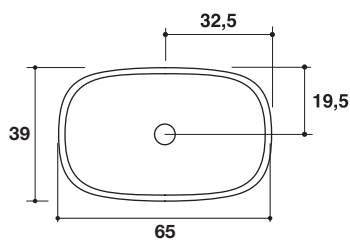

Sifone / Trap
673

LAVABO IN CRISTALPLANT BIOBASED / CRISTALPLANT BIOBASED BASIN / WASHBECKEN AUS CRISTALPLANT BIOBASED / LAVABO CRISTALPLANT BIOBASED / LAVABO DE CRISTALPLANT BIOBASED

SCOOP

Art. L P H

D4R 65 39 15,5