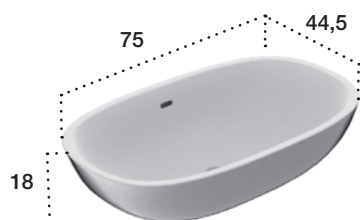

LAVABO OVALE IN CERAMICA / CERAMIC OVAL BASIN / OVALES WASHBECKEN AUS KERAMIK / LAVABO OVALE EN CÉRAMIQUE / LAVABO OVALADO DE CERÁMICA

Art.	L	P	H
D4K	75	44,5	18

Accessori compresi / Included accessories

Piletta / Waste Art. 667	Copri piletta in finitura / Drain cover in finish Cromo / Chrome	Troppo pieno / Overflow Si / Yes

Accessori suggeriti / suggested accessories

Sifone / Trap 673