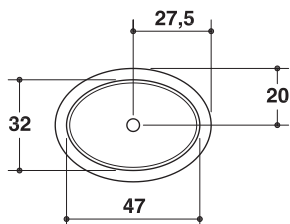

Accessori compresi / Included accessories

Piletta / Waste	Copri piletta in finitura / Drain cover in finish	Troppo pieno / Overflow
Art. 66A	Cromo / Chrome	No

Accessori suggeriti / suggested accessories

Sifone / Trap
673

LAVABO IN CRISTALPLANT BIOBASED / CRISTALPLANT BIOBASED BASIN / WASHBECKEN AUS CRISTALPLANT BIOBASED / LAVABO CRISTALPLANT BIOBASED / LAVABO DE CRISTALPLANT BIOBASED

SCOOP