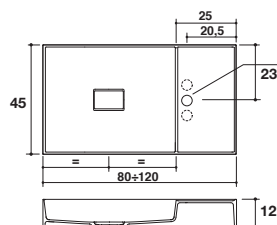

Foro rubinetto a richiesta
Hole drilling on request

Compreso
Free of charge