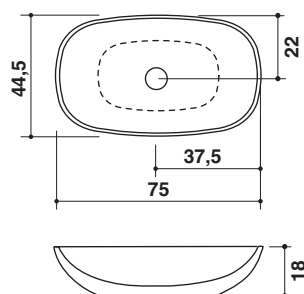

LAVABI DA APPOGGIO | OVERLYING WASHBASINS

| AUFSATZBECKEN | LAVABOS D'APPUI | LAVABOS DE APOYO

LAVABO OVALE IN CERAMILUX SSL / CERAMILUX SSL OVAL BASIN / OVALES WASHBECKEN AUS CERAMILUX SSL / LAVABO OVALE EN CERAMILUX SSL / LAVABO OVALADO CERAMILUX SSL

Art.	L	P	H
D4M	66	45	17

Accessori compresi / Included accessories

Piletta / Waste Art. 66A	Copri piletta in finitura / Drain cover in finish Ceramilux	Troppo pieno / Overflow No

Accessori suggeriti / suggested accessories

Sifone / Trap 673

LAVABO IN CERAMILUX / CERAMILUX BASIN / WASHBECKEN AUS CERAMILUX / LAVABO IN CERAMILUX / LAVABO DE CERAMILUX

LEVEL 45

Art.	L	P	H
WA1	64	48	38

Accessori compresi / Included accessories

Piletta / Waste Art. 66A	Copri piletta in finitura / Drain cover in finish Ceramilux	Troppo pieno / Overflow No

Accessori suggeriti / suggested accessories

Sifone / Trap 52G

LAVABO OVALE IN CERAMICA / CERAMIC OVAL BASIN / OVALES WASHBECKEN AUS KERAMIK / LAVABO OVALE EN CÉRAMIQUE / LAVABO OVALADO DE CERÁMICA

Art.	L	P	H
D4K	75	44,5	18

Accessori compresi / Included accessories

Piletta / Waste Art. 667	Copri piletta in finitura / Drain cover in finish Cromo / Chrome	Troppo pieno / Overflow Si / Yes

Accessori suggeriti / suggested accessories

Sifone / Trap 673