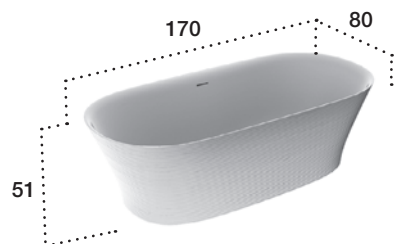

VASCHE IN CERAMILUX | BATHTUBS

| WANNEN | BAINOIRES | BAÑERAS

Design Michael Schmidt

VASCA FREESTANDING / FREESTANDING BATHTUB HANDMADE / FREISTEHENDE HANDMADE BADEWANNE / BAINOIRE HANDMADE / BAÑERA HANDMADE

HANDMADE

Art.	L	P	H
WA8	170	80	51

Peso netto vasca kg 80 (capacità lt. 320) - Net weight tub 80 kg (Capacity lt.320)

Accessori compresi / Included accessories

Piletta / Waste Art. 66C	Copri piletta in finitura / Drain cover in finish Cromo / Chrome	Troppo pieno / Overflow Si / Yes

Accessori suggeriti / suggested accessories

Sifone / Trap 52B