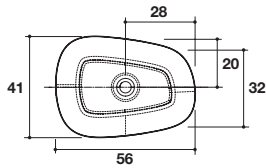

LAVABO OVALE IN CRISTALPLANT BIOBASED / OVAL BASIN IN CRISTALPLANT BIOBASED / OVALES
WASCHBECKEN AUS CRISTALPLANT BIOBASED / LAVABO OVALE EN CRISTALPLANT BIOBASED / LAVABO OVALADO CRISTALPLANT BIOBASED

HANDMADE