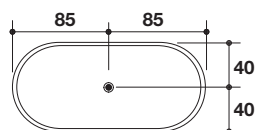

HANDMADE

Art.	L	P	H
WA8	170	80	51

Peso netto vasca kg 80 (capacità lt. 320) - Net weight tub 80 kg (Capacity lt.320)

Accessori compresi / Included accessories

Piletta / Waste Art. 66C	Copri piletta in finitura / Drain cover in finish Cromo / Chrome	Troppo pieno / Overflow Si / Yes
------------------------------------	--	--