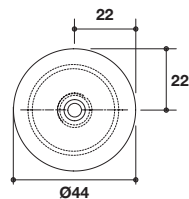

LAVABI DA APPOGGIO | OVERLYING WASHBASINS

| AUFSATZBECKEN | LAVABOS D'APPUI | LAVABOS DE APOYO

LAVABO OVALE IN CRISTALPLANT BIOBASED / OVAL BASIN IN CRISTALPLANT BIOBASED / OVALES
WASCHBECKEN AUS CRISTALPLANT BIOBASED / LAVABO OVALE EN CRISTALPLANT BIOBASED / LAVABO OVALADO CRISTALPLANT BIOBASED

HANDMADE

Art.	L	P	H
D5N	56	41	13,5

Accessori compresi / Included accessories

Piletta / Waste Art. 66A	Copri piletta in finitura / Drain cover in finish Cristalplant	Troppo pieno / Overflow No

Accessori suggeriti / suggested accessories

Sifone / Trap 673

LAVABO OVALE IN CRISTALPLANT BIOBASED / OVAL BASIN IN CRISTALPLANT BIOBASED / OVALES
WASCHBECKEN AUS CRISTALPLANT BIOBASED / LAVABO OVALE EN CRISTALPLANT BIOBASED / LAVABO OVALADO CRISTALPLANT BIOBASED

HANDMADE

Art.	L	P	H
D5P	44	44	30

Accessori compresi / Included accessories

Piletta / Waste Art. 66A	Copri piletta in finitura / Drain cover in finish Cristalplant	Troppo pieno / Overflow No

Accessori suggeriti / suggested accessories

Sifone / Trap 673