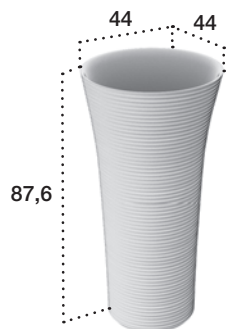

LAVABI DA TERRA | FREESTANDING BASINS

| FREISTEHENDE WASCHBECKEN | LAVABOS À COLONNE | LAVABO EN COLUMNA

LAVABO FREESTANDING IN CRISTALPLANT BIOBASED / FREESTANDING WASHBASIN MADE IN CRISTALPLANT BIOBASED /
FREISTEHENDES WASCHBECKEN AUS CRISTALPLANT BIOBASED / LAVABO SUR PIED EN CRISTALPLANT BIOBASED / LAVABO FREESTANDING EN CRISTALPLANT BIOBASED

HANDMADE

Art.	L	P	H
WA9	44	44	87,6

Accessori compresi / Included accessories

Piletta / Waste	Copri piletta in finitura / Drain cover in finish	Troppo pieno / Overflow	Sifone / Trap
Art. 54A	Cristalplant	No	Incluso / Included