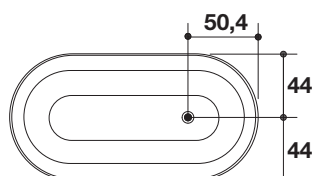

CONTROSTAMPO

Art.	L	P	H
WA6	178	88	52

Peso netto vasca kg 110 (capacità lt. 300) - Net weight tub 110 kg (Capacity lt.300)

Accessori compresi / Included accessories

Piletta / Waste Art. 66C	Copri piletta in finitura / Drain cover in finish Cristalplant	Troppo pieno / Overflow Sì / Yes
-----------------------------	---	-------------------------------------