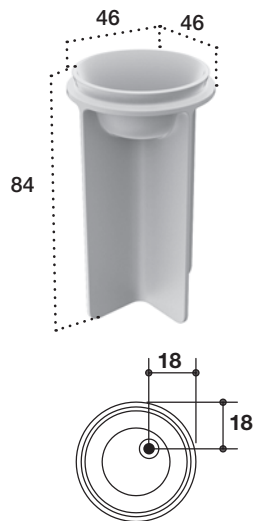

CONTROSTAMPO

Art.	L	P	H
WA7	46	46	84

Accessori compresi / Included accessories

Piletta / Waste	Copri piletta in finitura / Drain cover in finish	Troppo pieno / Overflow	Sifone / Trap
Art. 54G	Cristalplant	No	52G

VASCA IN CRISTALPLANT BIOBASED | BATHTUB IN CRISTALPLANT BIOBASED

| BADEWANNE AUS CRISTALPLANT BIOBASED | BAIGNOIRE EN CRISTALPLANT BIOBASED | BAÑERA IN CRISTALPLANT BIOBASED

Design Michael Schmidt

VASCA FREESTANDING / FREESTANDING BATHTUB MADE / FREISTEHENDE WANNE / BAIGNOIRE OU CENTRE DE LA PIÈCE /
BAÑERA DE CENTRO DEL CUARTO DE BAÑO

CONTROSTAMPO

Art.	L	P	H
WA6	178	88	52

Peso netto vasca kg 110 (capacità lt. 300) - Net weight tub 110 kg (Capacity lt.300)

Accessori compresi / Included accessories

Piletta / Waste Art. 66C	Copri piletta in finitura / Drain cover in finish Cristalplant	Troppo pieno / Overflow Sì / Yes
-----------------------------	---	-------------------------------------