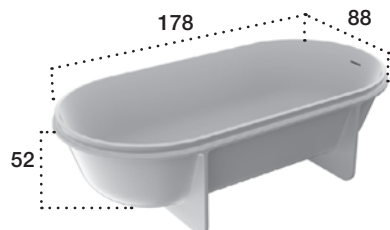

CONTROSTAMPO

Art.	L	P	H
WA7	46	46	84

Accessori compresi / Included accessories

Piletta / Waste	Copri piletta in finitura / Drain cover in finish	Troppo pieno / Overflow	Sifone / Trap
Art. 54G	Cristalplant	No	52G

VASCA IN CRISTALPLANT BIOBASED | BATHTUB IN CRISTALPLANT BIOBASED

| BADEWANNE AUS CRISTALPLANT BIOBASED | BAIGNOIRE EN CRISTALPLANT BIOBASED | BAÑERA IN CRISTALPLANT BIOBASED

Design Michael Schmidt

VASCA FREESTANDING / FREESTANDING BATHTUB MADE / FREISTEHENDE WANNE / BAIGNOIRE OU CENTRE DE LA PIÈCE /
BAÑERA DE CENTRO DEL CUARTO DE BAÑO

CONTROSTAMPO

Art.	L	P	H
WA6	178	88	52

Peso netto vasca kg 110 (capacità lt. 300) - Net weight tub 110 kg (Capacity lt.300)

Accessori compresi / Included accessories

Piletta / Waste Art. 66C	Copri piletta in finitura / Drain cover in finish Cristalplant	Troppo pieno / Overflow Sì / Yes
-----------------------------	---	-------------------------------------