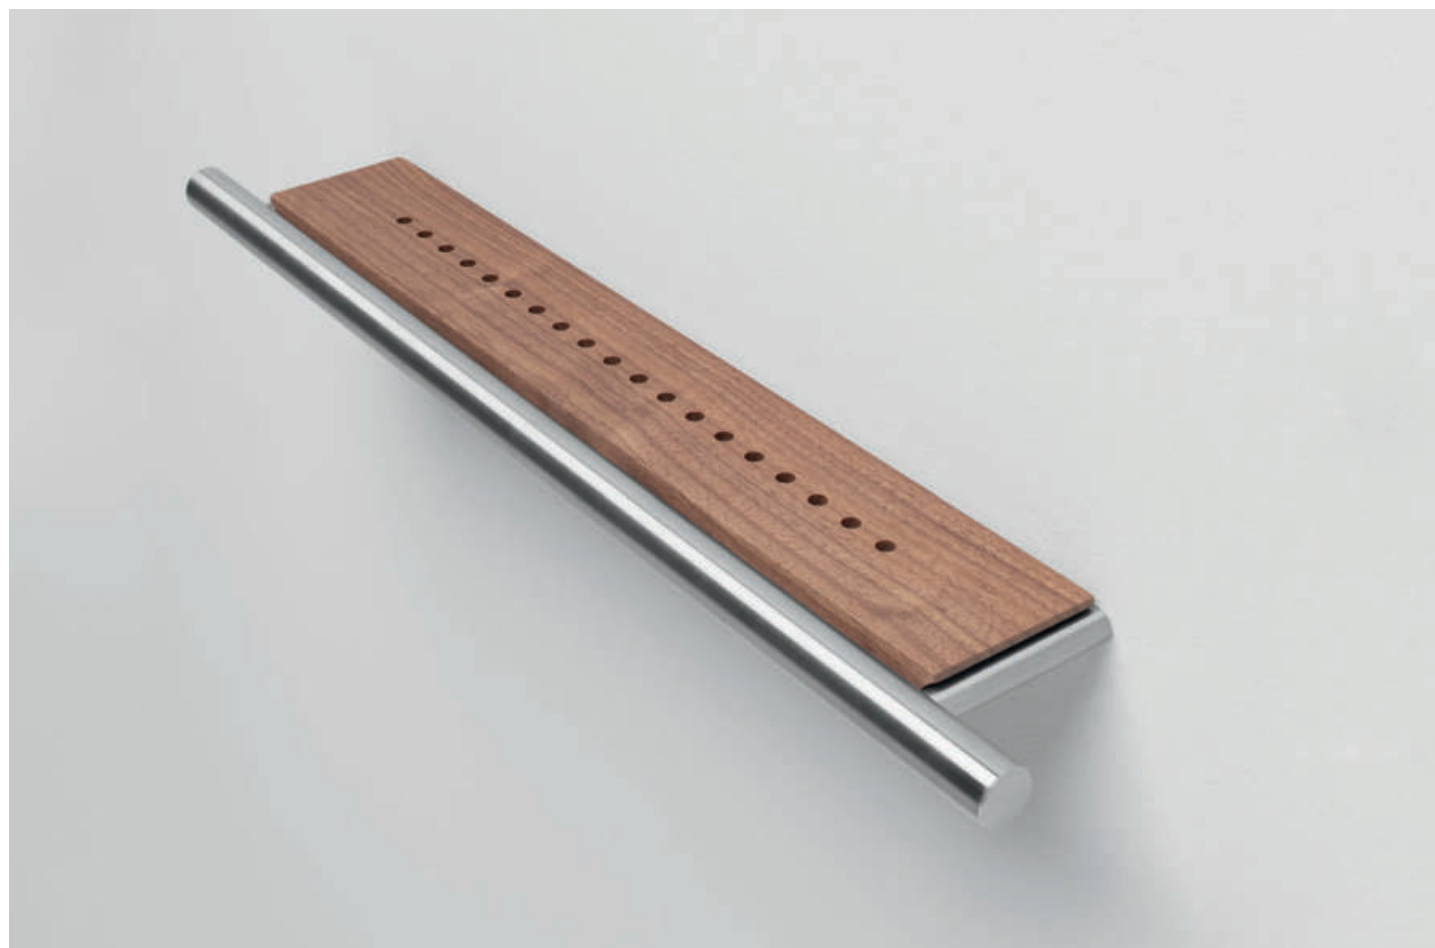

PORTA SALVIETTE CON MENSOLA DESIGN VICTOR VASILEV

Porta salviette a parete tubolare con mensola integrata.
Finitura in foto: legno Noce Naturale
Wall-mounted tubular towel bar with built-in shelf.
Finish in photo: Natural Walnut wood

Lunghezza / Length
60 / 50 cm

Profondità / Depth
10,4 / 7,8 cm

Listino prezzi / Price list — p. 601
Colori disponibili / Available colors — p. 351 ●