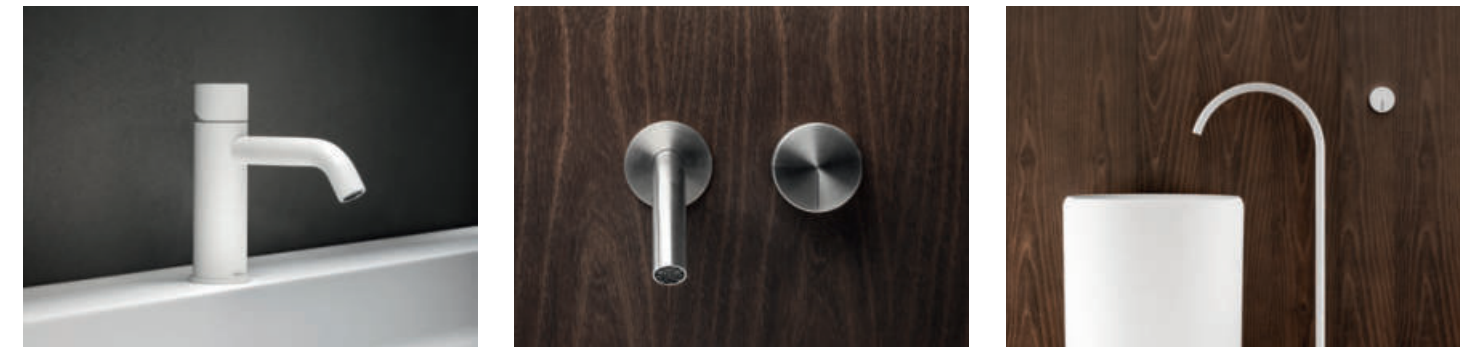

ACQUIFERO

Materiali e finiture /
Materials and finishings

Finiture su acciaio inox aisi 316 / Finishings on aisi 316 stainless steel

BN
Bianco Opaco
Matt White

NO
Nero Opaco
Matt Black

SP
Inox spazzolato
Brushed Inox