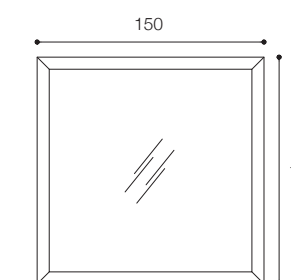

GEORGE
DESIGN FALPER + MICHAEL SCHMIDT

Specchi con cornice in metallo
Finitura in foto: metallo Titanio
Mirrors with metal frame
Finish in photo: Titanium metal

DXG

150 x 150 cm