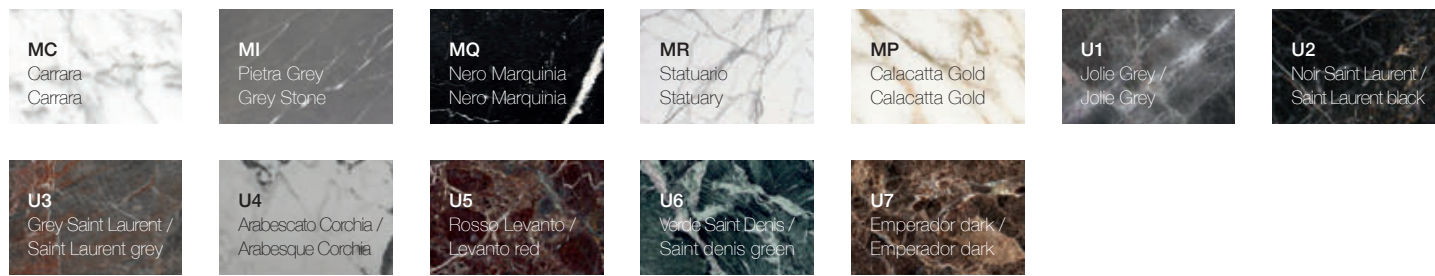

Cemento / Concrete

Marmi / Marbles

Monsieur

Cristalplant Bio Active

Bowl

Ala

Wing

Cristalplant Bio Active