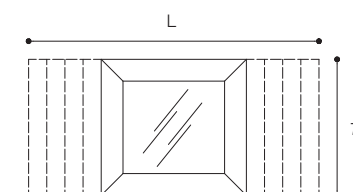

DXU

(L) 60 - 80 - 90 - 100 - 120
140 - 160 - 180 - 200 cm
(H) 75 cm

Colori / Colors — p. 249 Listino / Price list — p. 523 ●

Disponibile in tutte le finiture legno
e laccate della Viaveneto. /
Available in all Viaveneto wood and
lacquered finishings.

* retroilluminato / with back light