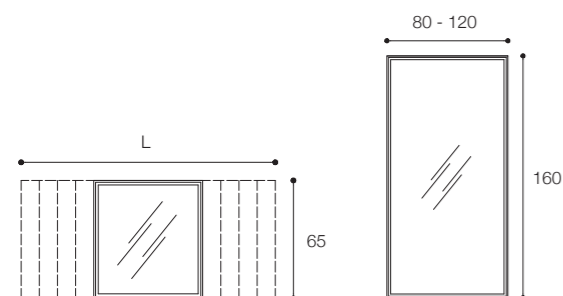

SPECCHIERE DESIGN FALPER

Specchi raggianti con illuminazione Oled
Mirrors with rounded corners with Oled lighting

6C8

(L) 40
(H) 80 - 120 - 150 - 180 cm
(P) 3 cm

Listino / Price list — p. 518

QUATTRO.ZERO

DESIGN METRICA

6L1

(L) 60 - 80 - 100 - 120
140 - 160 - 180 cm
(H) 65 cm
(P) 4,3 cm

Colori / Colors — p. 248 Listino / Price list — p. 520 ●

QUATTRO.ZERO

DESIGN METRICA

Specchiera con profili in alluminio verniciato o anodizzato, pannello in Solidcore e illuminazione frontale led.
Mirror cabinet with painted or anodized aluminium frame, Solidcore panel and led frontal lighting.

6L2

(L) 60 - 80 - 100 - 120
140 - 160 - 180 cm
(H) 65 cm
(P) 4,3 cm

Colori / Colors — p. 248 Listino / Price list — p. 520 ●

**SPECCHI IN CRISTALPLANT CON ILLUMINAZIONE LED /
CRISTALPLANT MIRRORS WITH LED LIGHTING**
DESIGN MICHAEL SCHMIDT

Specchi in cristalplant con illuminazione led
Mirrors with Cristalplant frames and led lighting

DXP

(L) 60 / 225 cm
(H) 65 cm
(P) 4 cm

DXQ

(L) 80 / 120 cm
(H) 160 cm
(P) 4 cm

Colori / Colors — p. 248 Listino / Price list — p. 522 ●