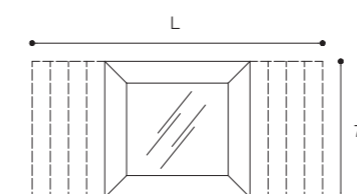

DXU

(L) 60 - 80 - 90 - 100 - 120
140 - 160 - 180 - 200 cm
(H) 75 cm

Colori / Colors — p. 249 Listino / Price list — p. 523 ●

Disponibile in tutte le finiture legno
e laccate della Viaveneto. /
Available in all Viaveneto wood and
lacquered finishings.

* retroilluminato / with back light