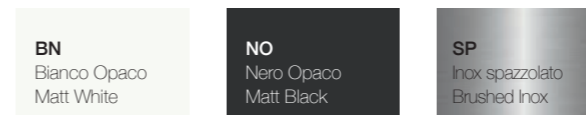

Vasca terra / Floor mounted bathtub set Lavabo freestanding / Freestanding washbasin set

CILINDRO

Materiali e finiture /
Materials and finishings

Finiture su acciaio inox aisi 316 / Finishings on aisi 316 stainless steel

Finiture su acciaio inox aisi 316 / Finishings on aisi 316 stainless steel

PORTA RUBINETTI / TAP HOLDER

DESIGN VICTOR VASILEV

PORTA RUBINETTI DESIGN VICTOR VASILEV

Porta rubinetterie per vasca freestanding con porta salviette tubolare integrato. Finitura in foto: legno Noce Brown
Tap holder for freestanding bathtub with built-in tubular towel bar. Finish in photo: Brown Walnut wood

Legni / Woods

Q8 ALPI Stripped White	Q7 ALPI Stripped Sand	R4 Rovere / Oak	RK Rovere Solid Skin / Solid Skin Oak	Q4 ALPI Sienna Cherry	Q2 ALPI Dark Oak	Q1 ALPI Flamed Grey
N8 Noce Naturale / Natural Walnut	NC Noce Canaletto / Canaletto Walnut	N6 Noce Bruciato / Burned Walnut	NW Noce Brown / Walnut Brown	Q3 ALPI Striped Black		