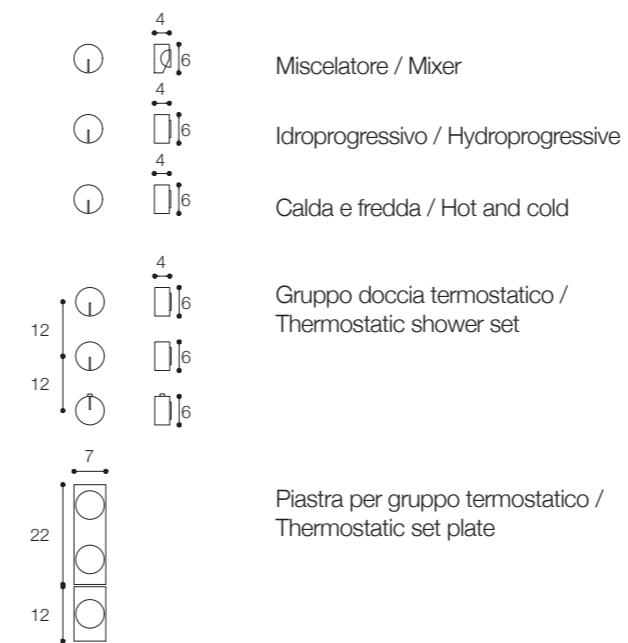

Listino prezzi / Price list — p. 571

● Colori disponibili / Available colors — p. 297

ACQUIFERO

Rubinetteria completa /
Tap range

Parete / Wall mounted

Piano / Deck mounted

ACQUIFERO

Gruppo vasca /
Bathtub set

Vasca a parete / Wall mounted

Bordo vasca / Bath mounted

ACQUIFERO

Gruppo doccia /
Shower set

Gruppo doccia / Shower set

Bidet / Bidet

Optional ghiera a parete /
Optional wall plate cover flange

ACQUIFERO

Gruppo lavabo /
Washbasin set

monofori piano / single hole deck mounted mixer

monofori lavabo terra / single hole floor mounted mixers and spouts

ACQUIFERO elements

Bocche di erogazione /
Spouts

Da sinistra a destra /
From left to right:

ARCO
UNO
ZERO

ACQUIFERO elements

Bocche di erogazione a parete /
Wall mounted spouts

Comandi parete / Wall mounted flow controls

Comandi piano / Deck mounted flow controls

ACQUIFERO

Soffioni doccia /
Shower heads