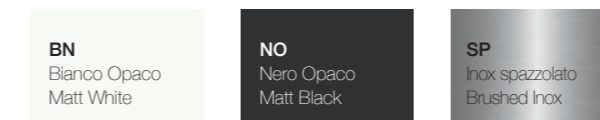

Doccette / Hand showers

ACQUIFERO

Materiali e finiture /
Materials and finishings

Finiture su acciaio inox aisi 316 / Finishings on aisi 316 stainless steel

Finiture su acciaio inox aisi 316 / Finishings on aisi 316 stainless steel