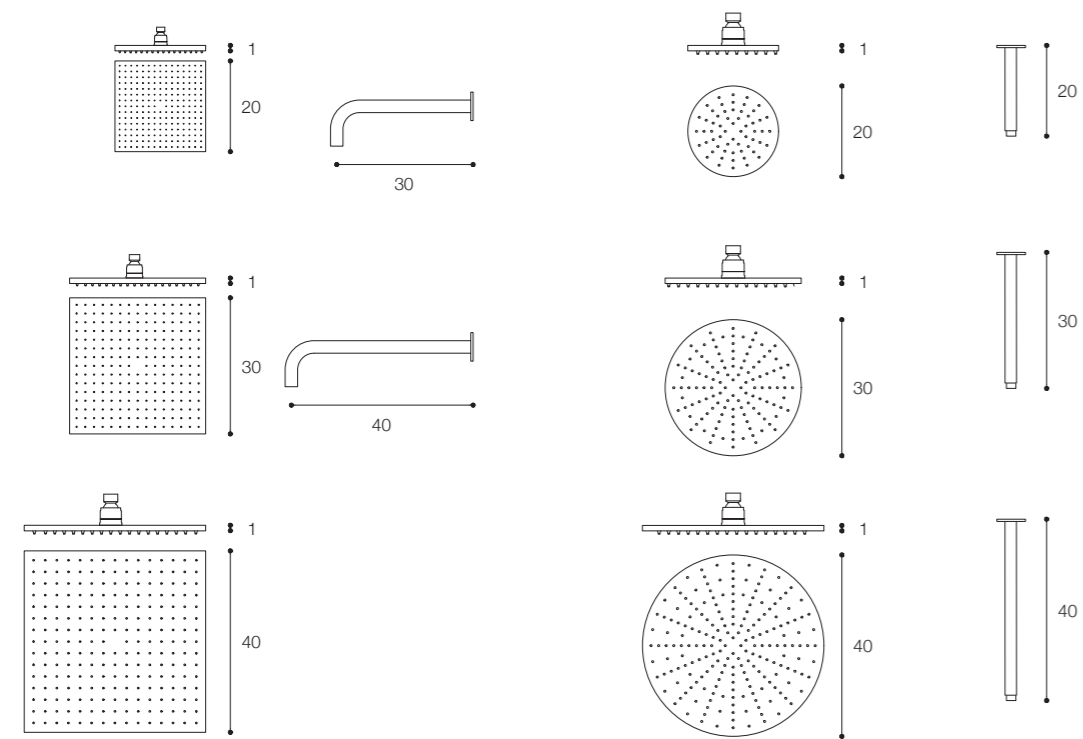

Gruppo lavabo /
Washbasin set

monofori piano / single hole deck mounted mixer

monofori lavabo terra / single hole floor mounted mixers and spouts

ACQUIFERO elements

Bocche di erogazione /
Spouts

Da sinistra a destra /
From left to right:

ARCO
UNO
ZERO

ACQUIFERO elements

Bocche di erogazione a parete /
Wall mounted spouts

Comandi parete / Wall mounted flow controls

Comandi piano / Deck mounted flow controls

ACQUIFERO

Soffioni doccia /
Shower heads