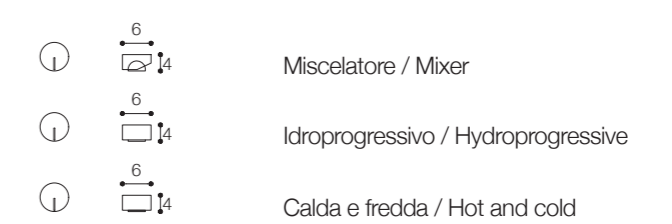

Gruppo lavabo /
Washbasin set

monofori piano / single hole deck mounted mixer

monofori lavabo terra / single hole floor mounted mixers and spouts

ACQUIFERO elements

Bocche di erogazione /
Spouts

Da sinistra a destra /
From left to right:

ARCO
UNO
ZERO

ACQUIFERO elements

Bocche di erogazione a parete /
Wall mounted spouts

Comandi parete / Wall mounted flow controls

Comandi piano / Deck mounted flow controls

ACQUIFERO

Soffioni doccia /
Shower heads